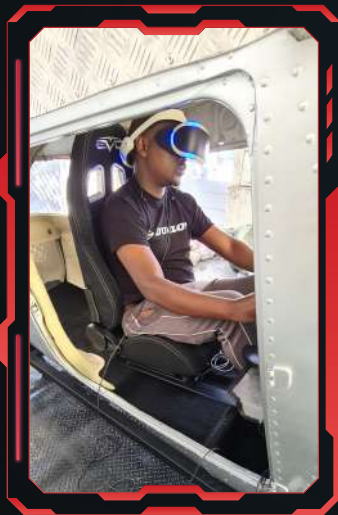

Scan the QR code to watch videos of our products.

CESSNA FLIGHT SIMULATOR WITH

VIRTUAL REALITY

Experience the Thrill of Flight in Our Custom
VR-Converted Cessna150g Simulator!

Step into the cockpit of a fully transformed Cessna aircraft, now equipped with cutting-edge Virtual Reality technology. Whether you're an aviation enthusiast, a flight training school, or looking for an immersive team-building experience, our VR simulator offers realistic flight scenarios that mimic real-world conditions.